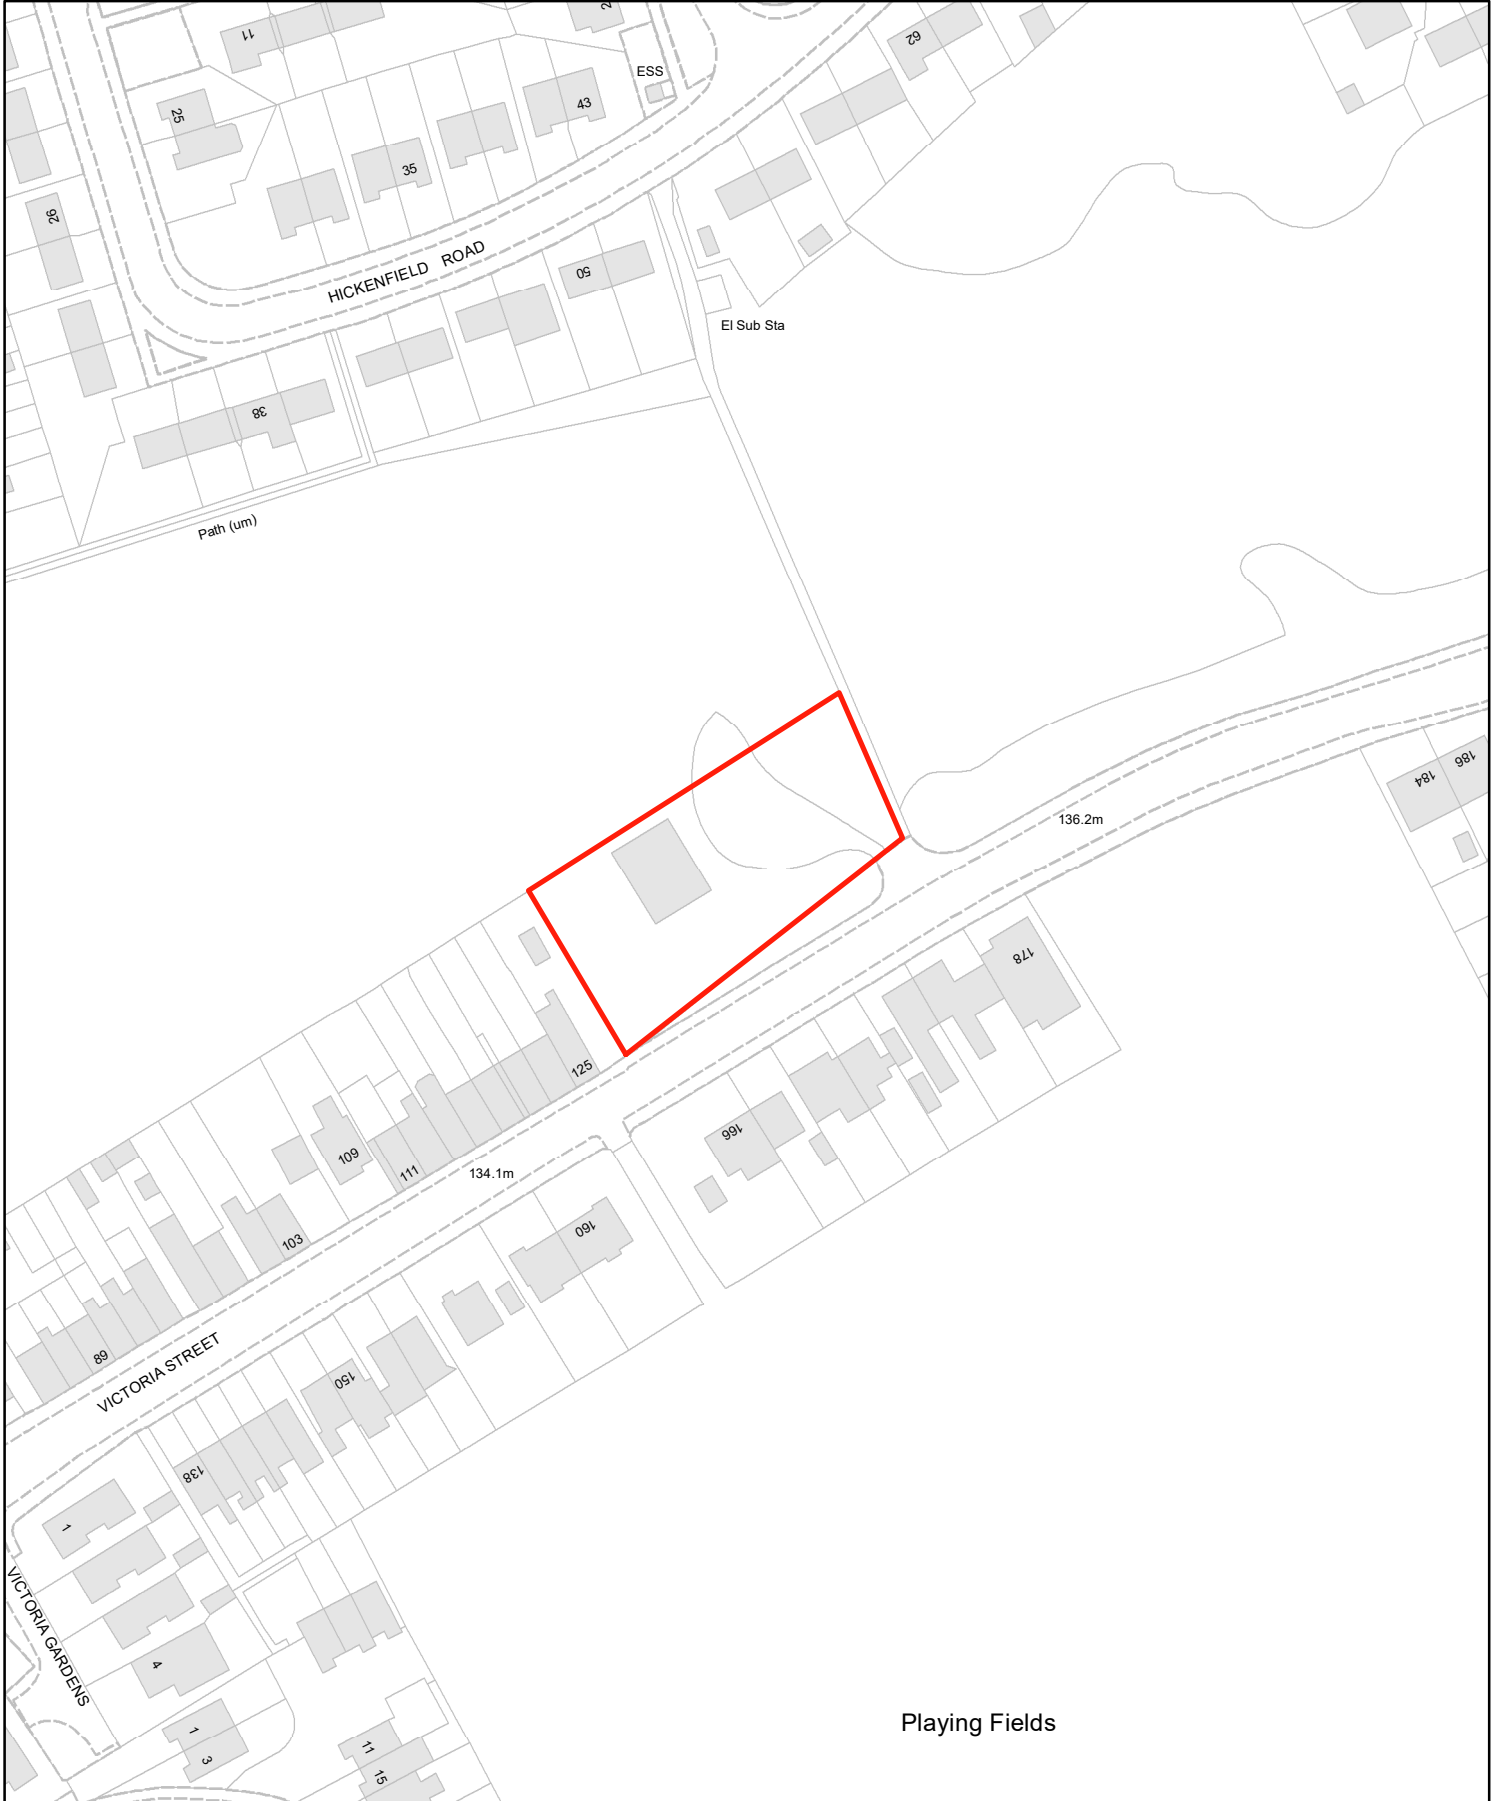

Garden Street Changing Rooms

Victoria Street

Hyde

SK14 4AS

1:1,250

© Crown copyright and database rights 2021
Ordnance Survey 100022697

Estates
PO Box 317
Ashton-under-Lyne
OL6 0GS