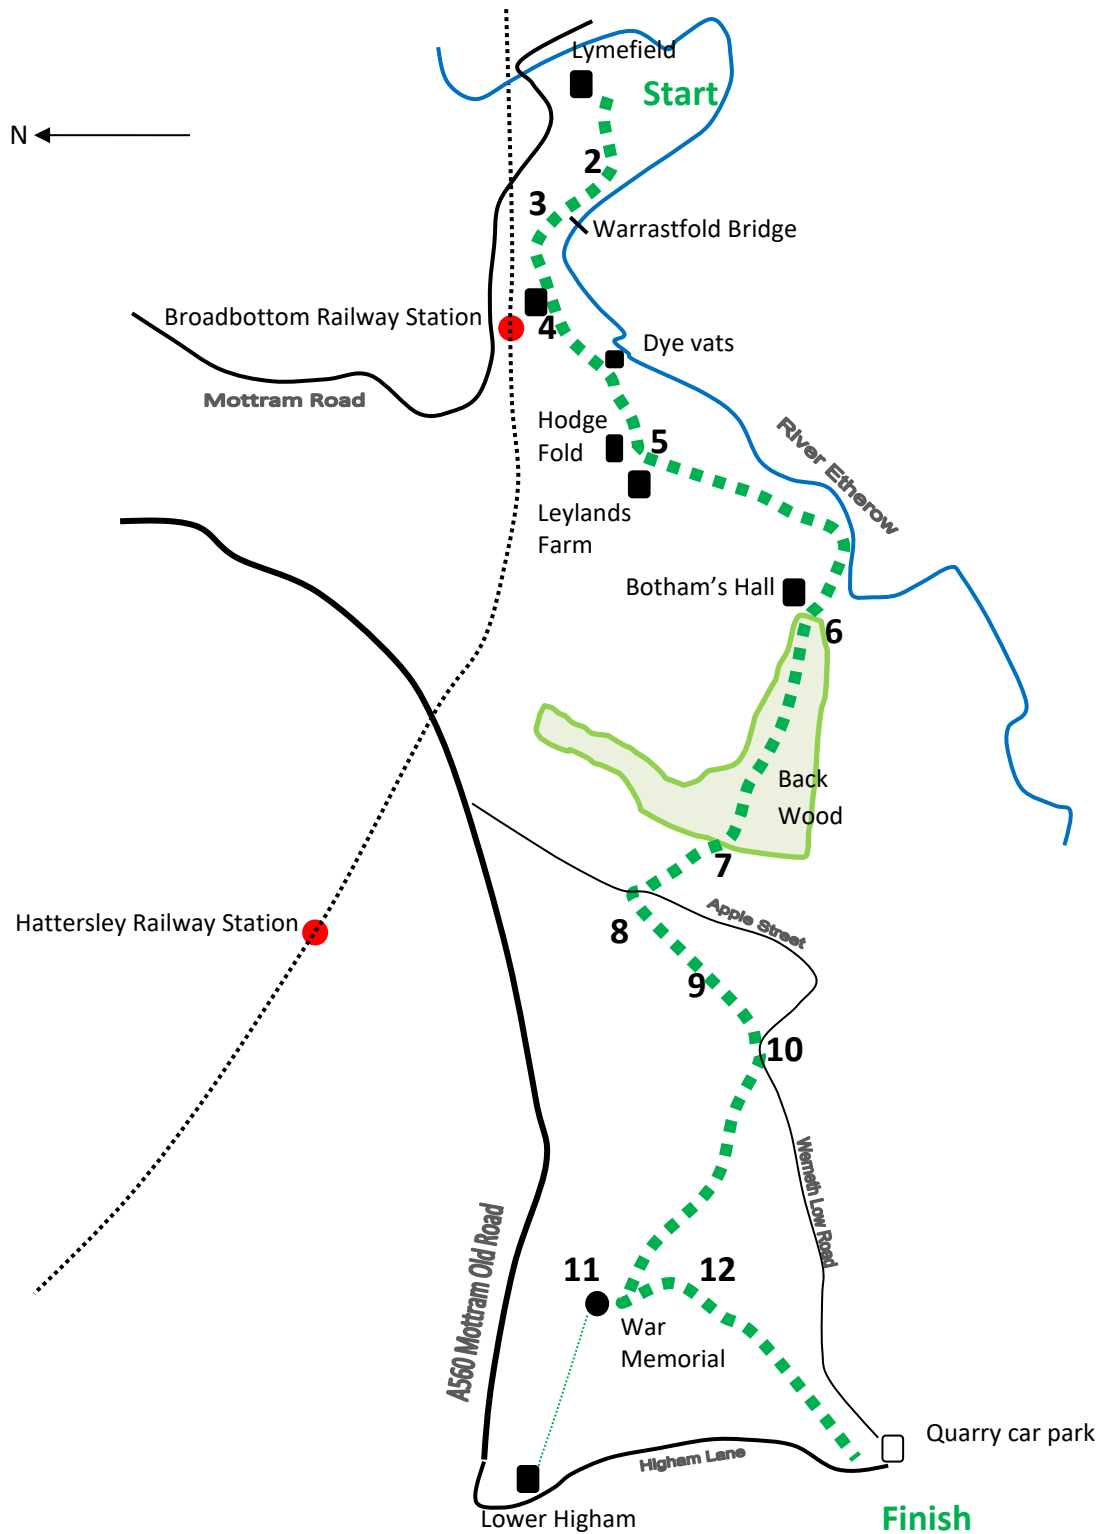

# Section 5: Broadbottom to Werneth Low. 3.5 Miles

**Start:** Lyme field, off Lower Market Street, Broadbottom, SK14 6AG (Grid Reference SJ 996 935)

**Finish:** Quarry Car Park, Werneth Low Road, Top of Joel Lane, Gee Cross, Hyde, SK14 5LW (Grid Reference SJ 960 928)

**Transport Links Start:**

Bus 341  
 Railway station Broadbottom 0.5 miles

**Transport Links Finish:**

Bus 341  
 Railway station Hyde Central 2 miles  
 Woodley 1.8 miles