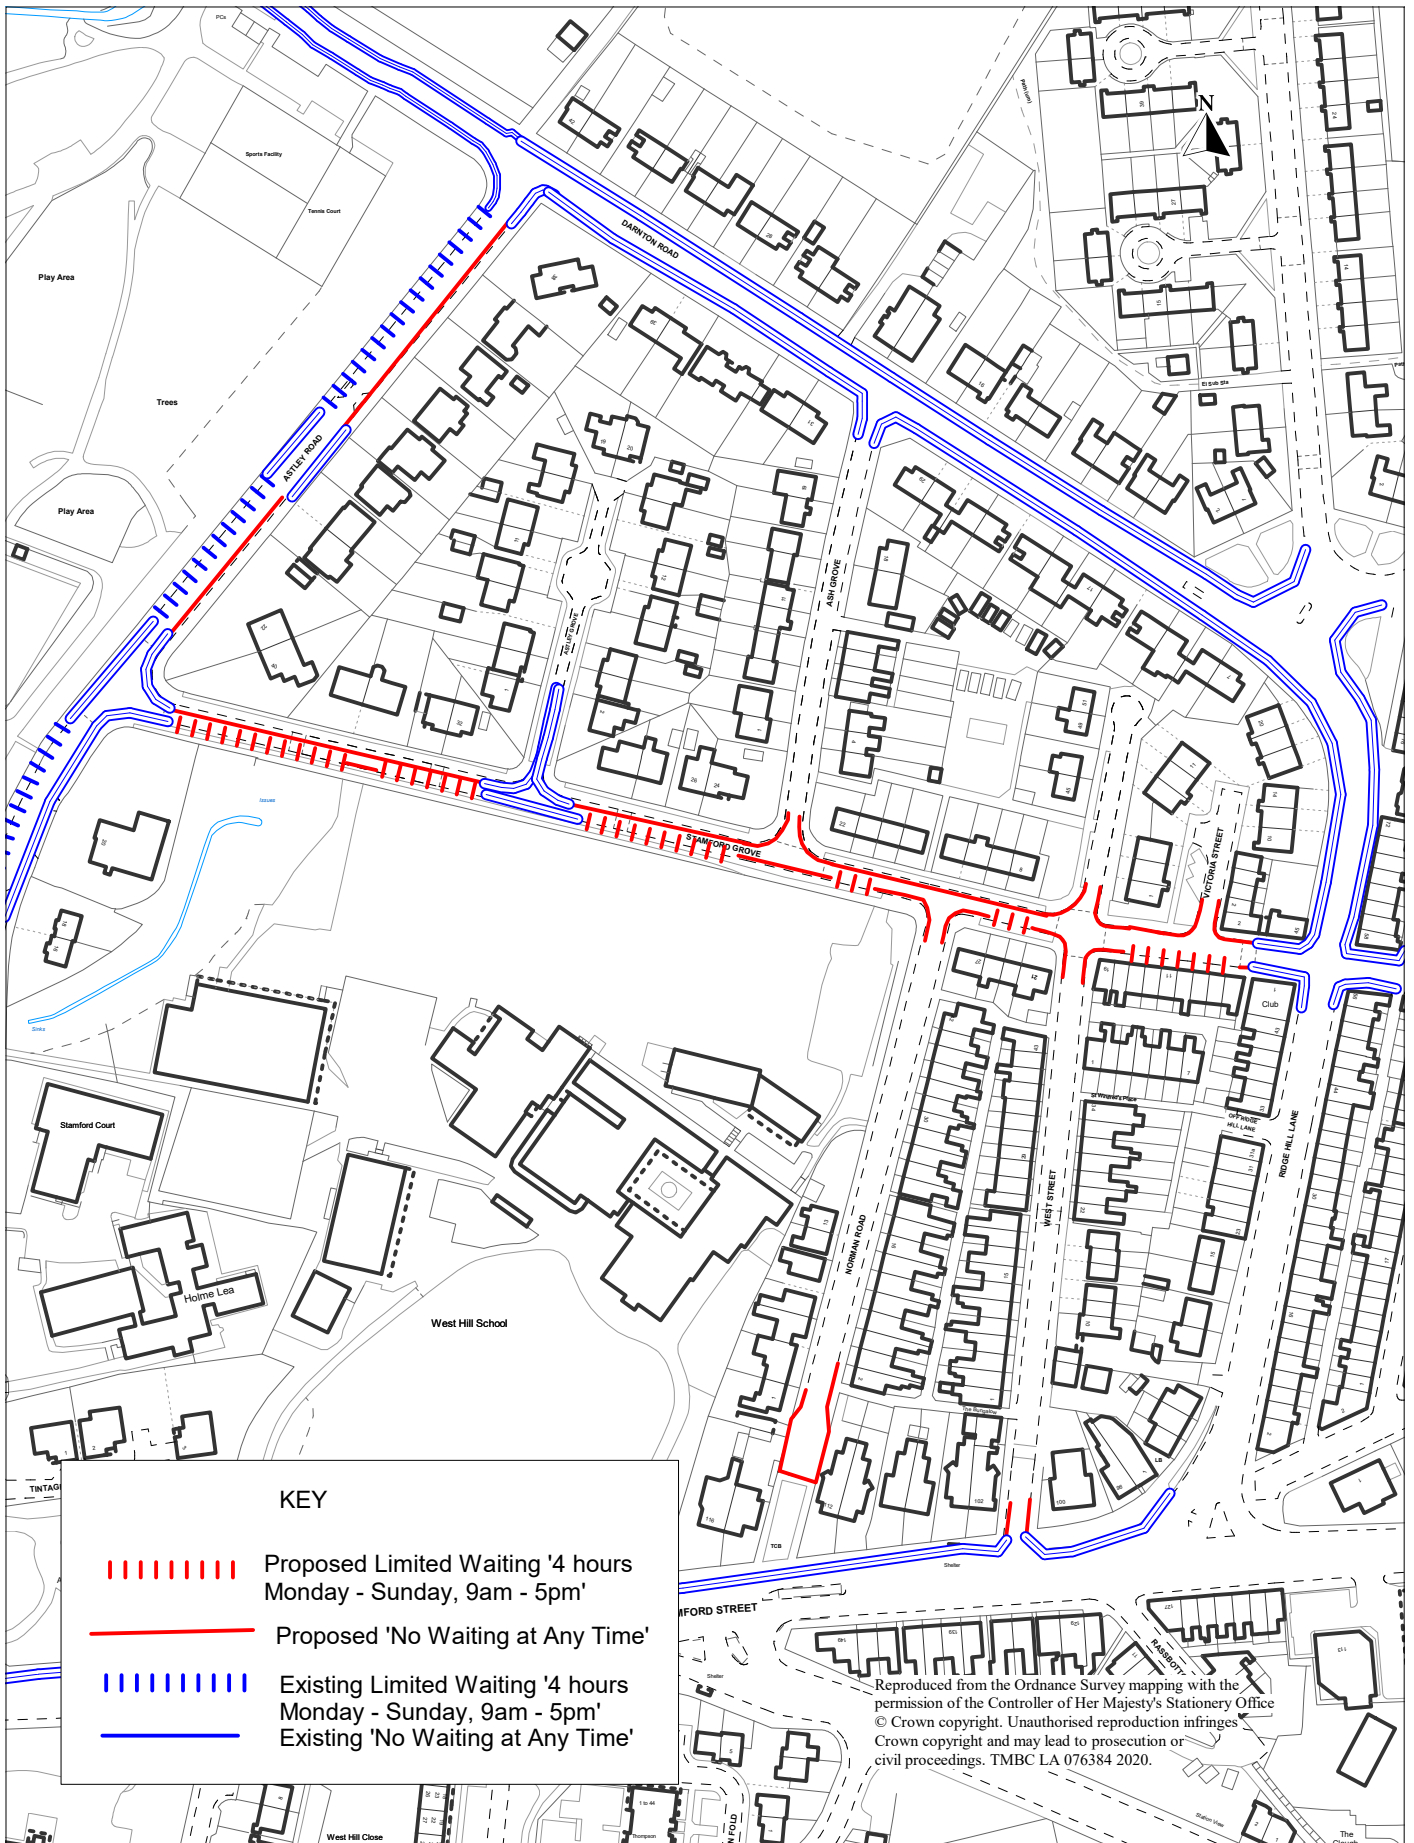

Stamford Grove Area 2020

<p>Engineering Service Tameside MBC Council Offices Wellington Road, Ashton-Under-Lyne Tameside, OL6 6DL</p>	<p>Drawn By : Lauren Redfern</p>	<p>Date : 27/1/2020</p>
	<p>Scale : NTS</p>	<p>Waiting restriction proposals</p>