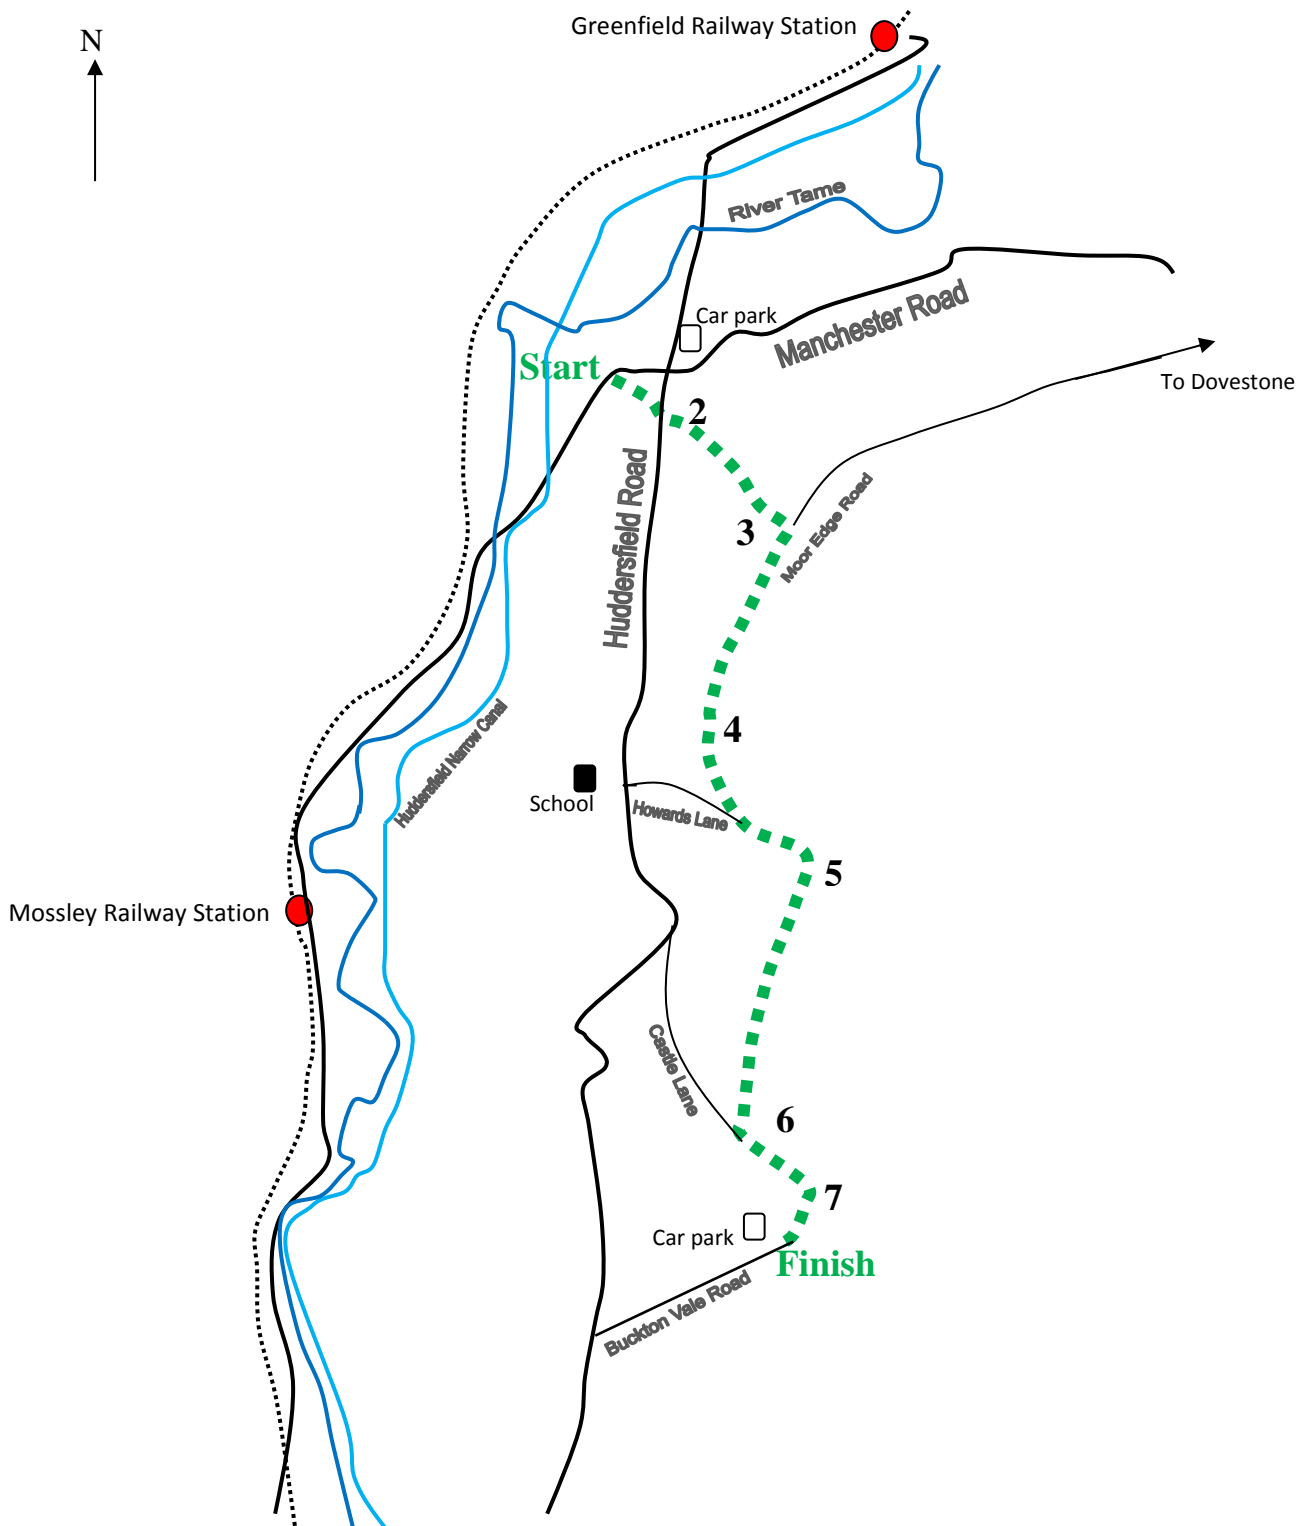

Section 2: Manchester Road Mossley to Carrbrook. 2 Miles

Start: Manchester Road/Shadows Lane Mossley. OL5 9BS (Grid Reference SD 983 037)

Finish: Castle Clough car park, Buckton Vale Road, Carrbrook, Stalybridge. SK15 3PG (Grid Reference SD 988 011)

Transport Links Start:

Bus	343, 348	
Railway station	Greenfield	1 mile
Railway station	Mossley	1.2 miles

Transport Links Finish:

Bus	343,	
Railway station	Mossley	1.3 miles