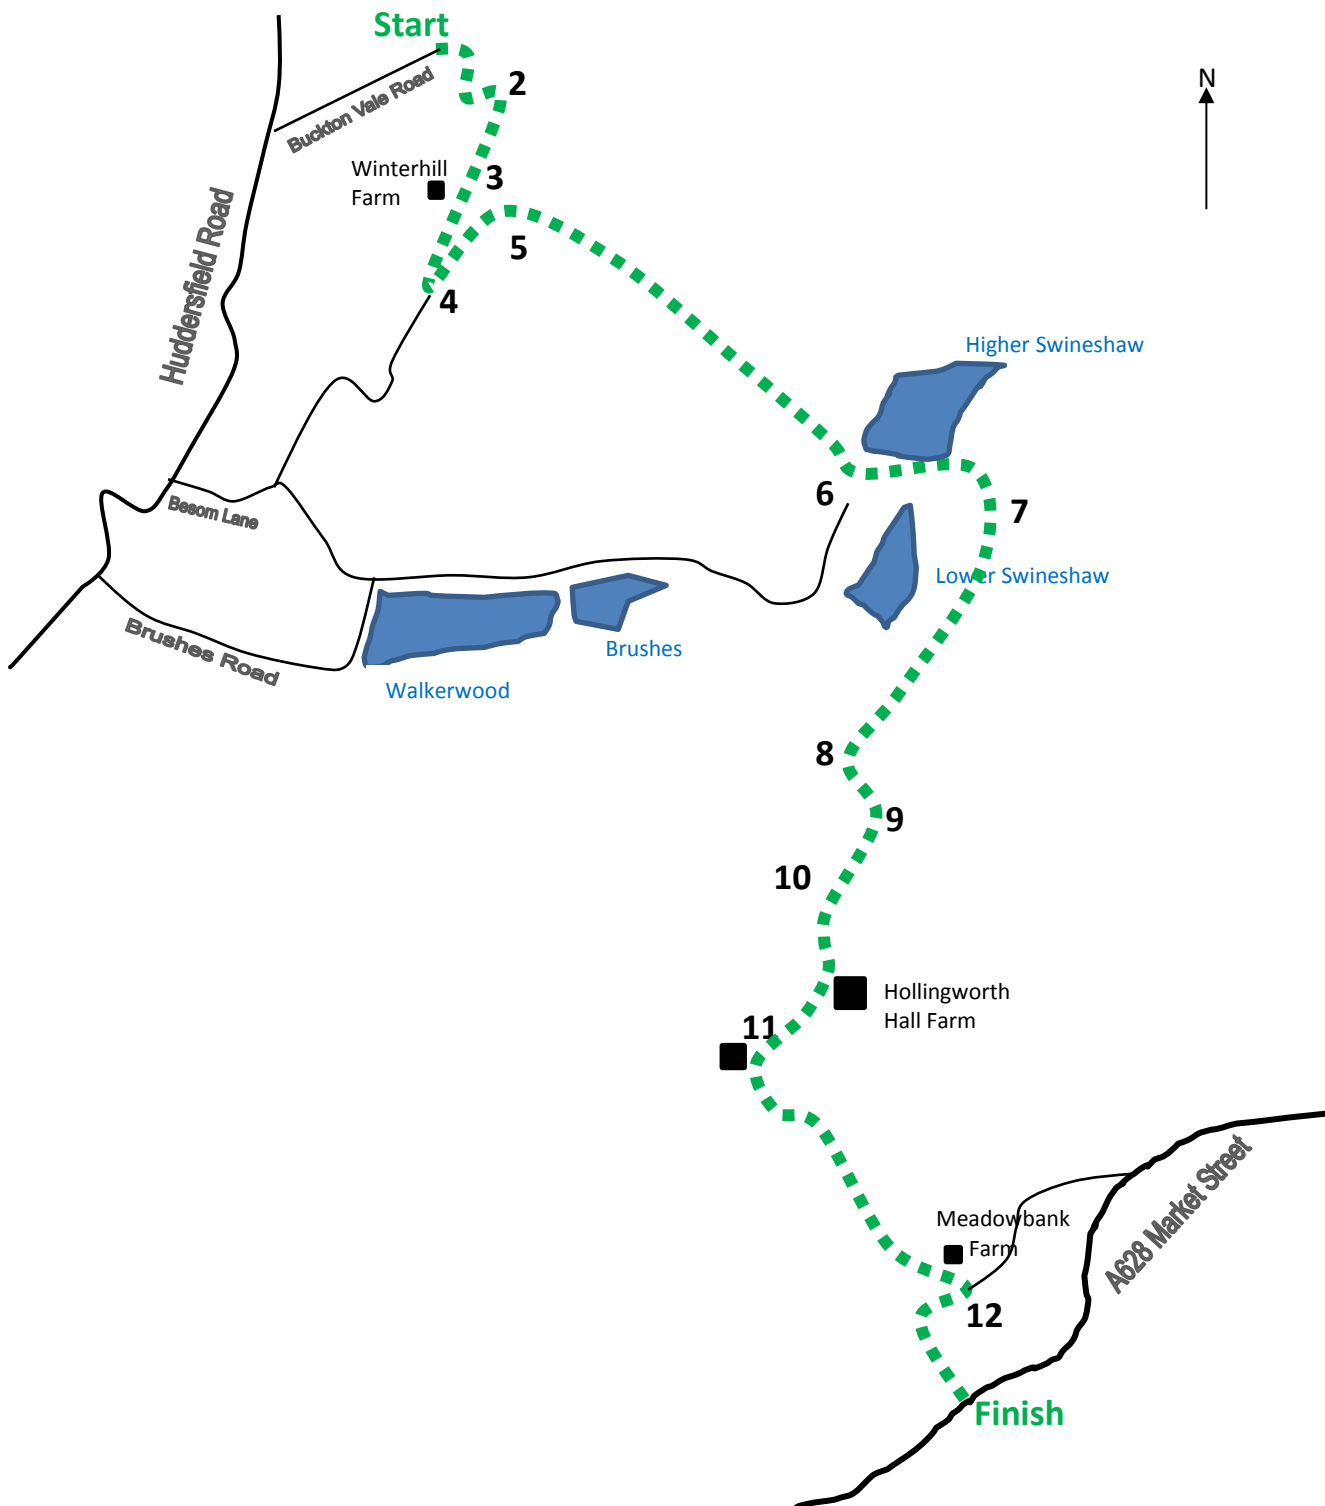

Section 3: Carrbrook to Hollingworth. 4.7 Miles

Start: Castle Clough car park, Buckton Vale Road, Carrbrook, Stalybridge. SK15 3PG (Grid Reference SD 988 011)

Finish: Market Street, Hollingworth. SK14 8HR (Grid Reference SK 007 963)

Transport Links Start:

Bus 343,
Railway station Mossley 1.3 miles

Transport Links Finish:

Bus 236, 237
Railway station Broadbottom 2.6 miles