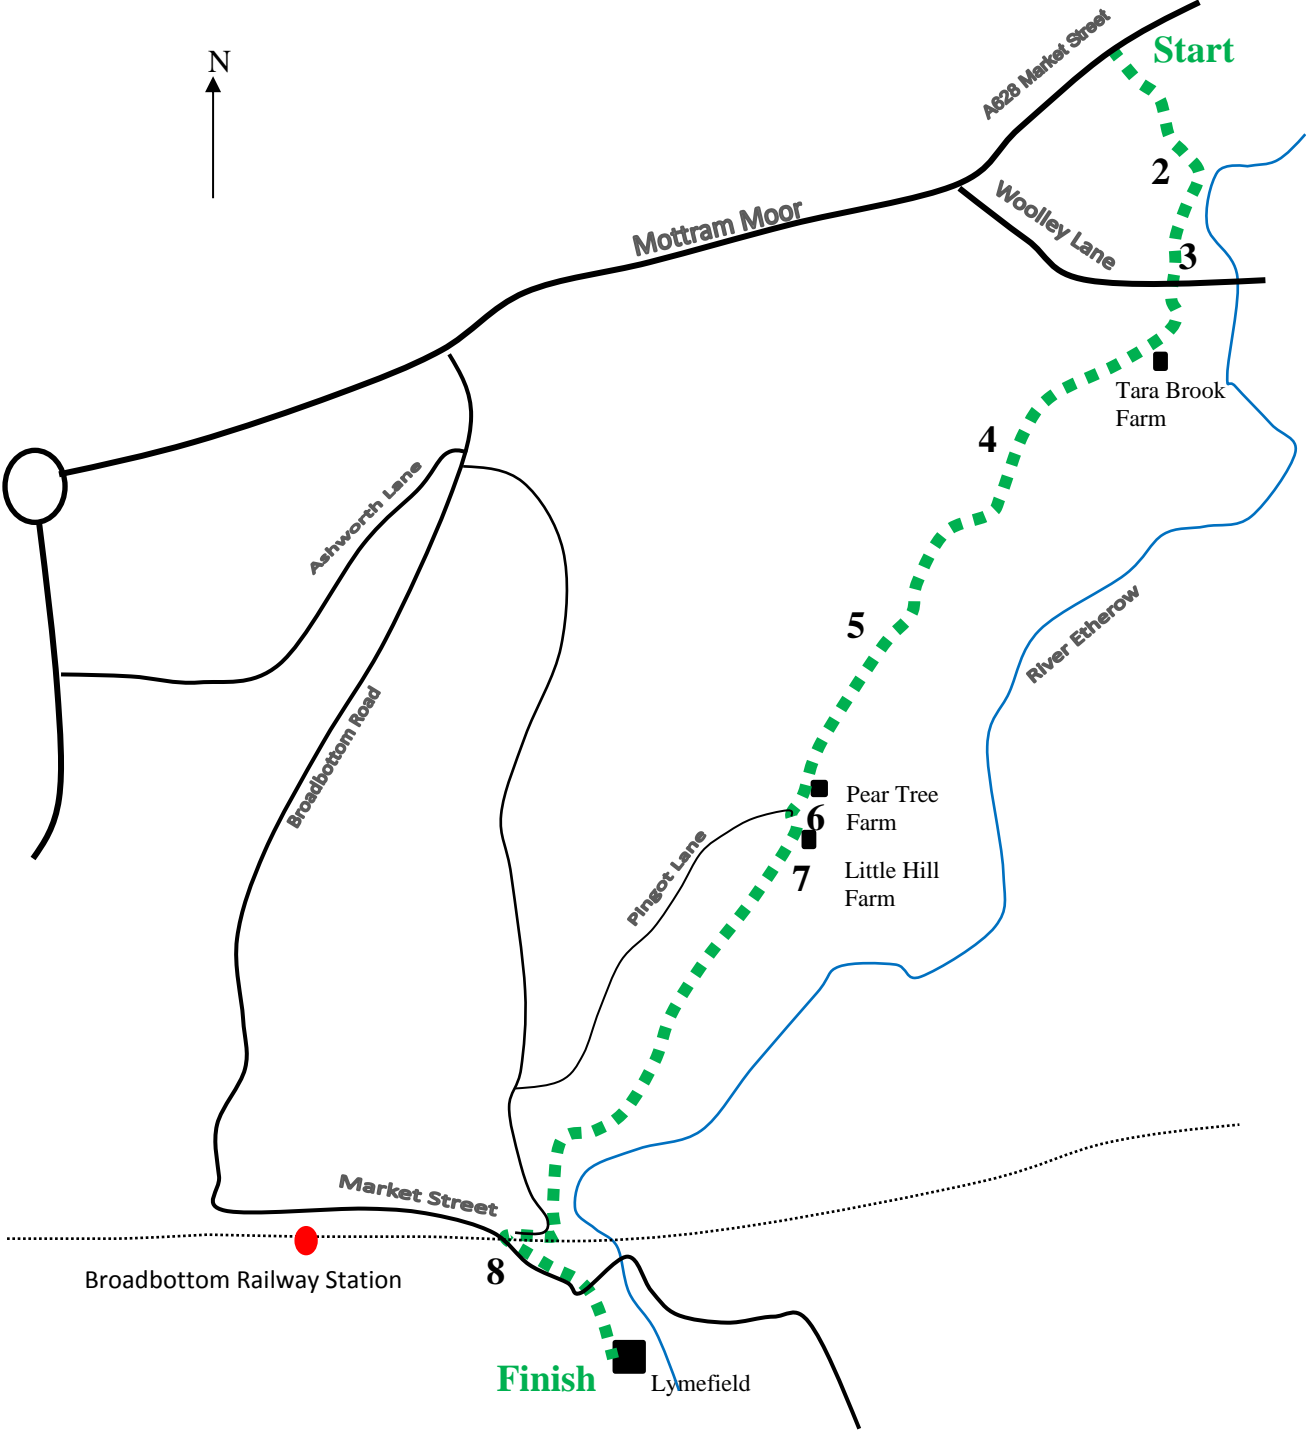

# Section 4: Hollingworth Broadbottom. 2.4 Miles

**Start:** Market Street, Hollingworth. SK14 8HR (Grid Reference SK 007 963)

**Finish:** Lyme field, off Lower Market Street, Broadbottom, SK14 6AG (Grid Reference SJ 996 935)

**Transport Links Start:**  
 Bus 236, 237

**Transport Links Finish:**  
 Bus 341  
 Railway station Broadbottom 0.5 miles