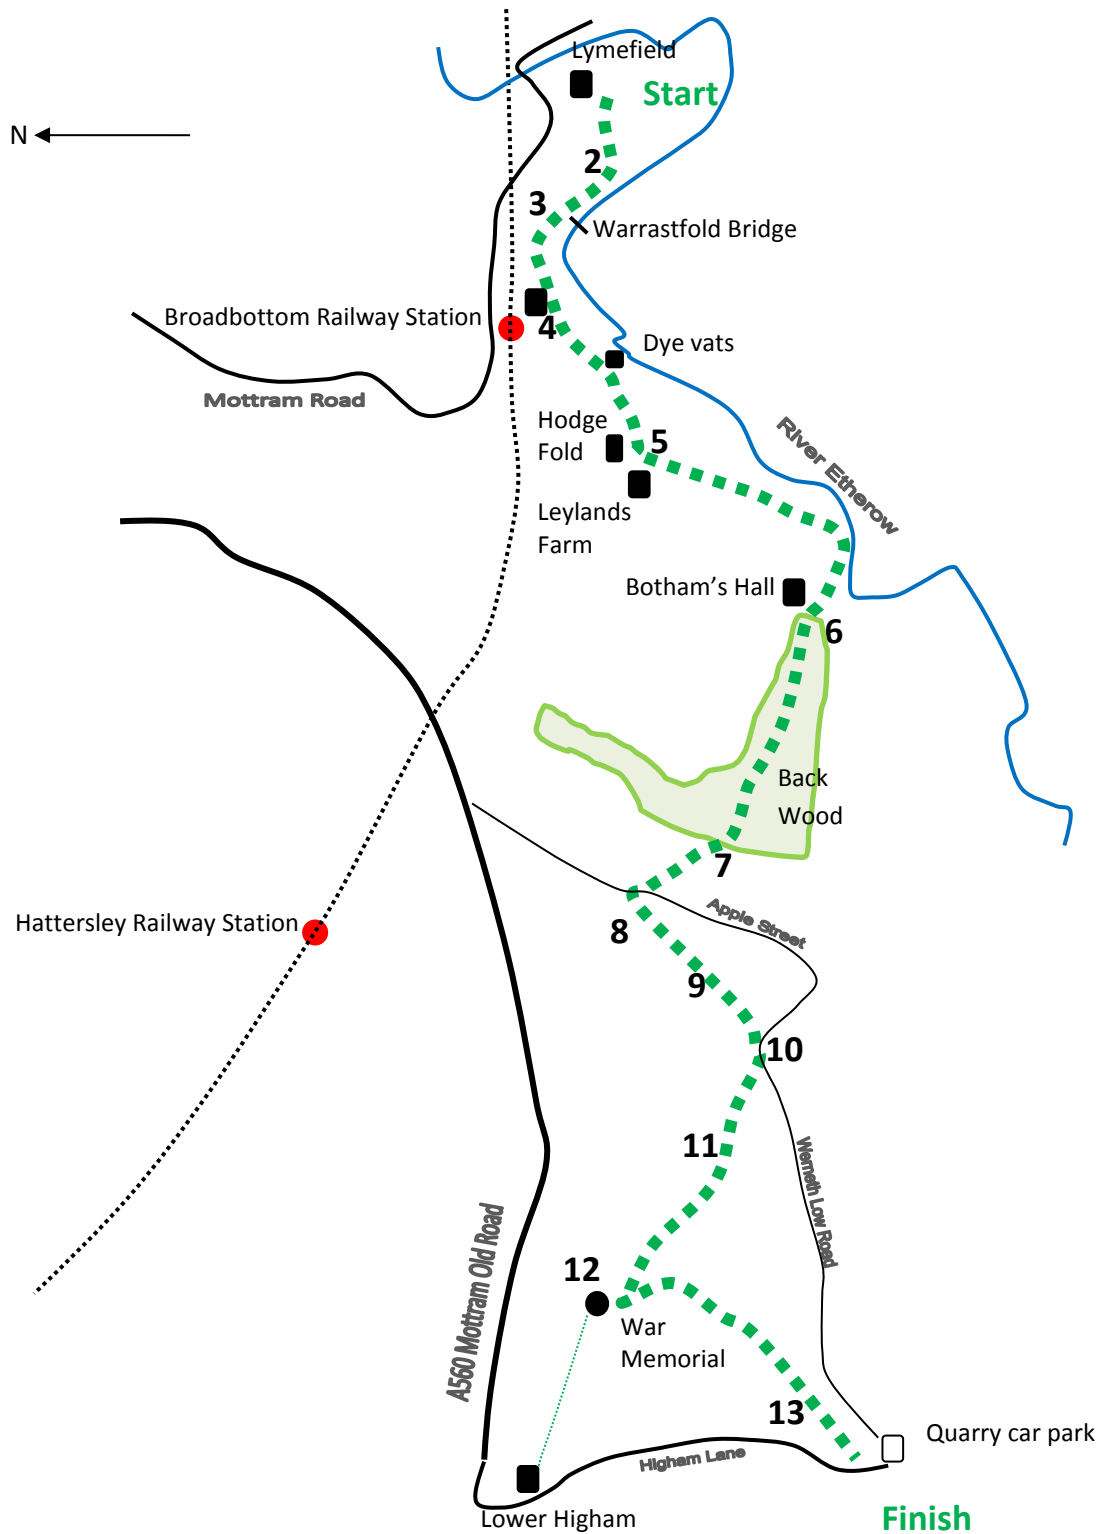

Section 5: Broadbottom to Werneth Low. 3.5 Miles

Start: Lyme field, off Lower Market Street, Broadbottom, SK14 6AG (Grid Reference SJ 996 935)

Finish: Quarry Car Park, Werneth Low Road, Top of Joel Lane, Gee Cross, Hyde, SK14 5LW (Grid Reference SJ 960 928)

Transport Links Start:

Bus 341
 Railway station Broadbottom 0.5 miles

Transport Links Finish:

Bus 341
 Railway station Hyde Central 2 miles
 Woodley 1.8 miles