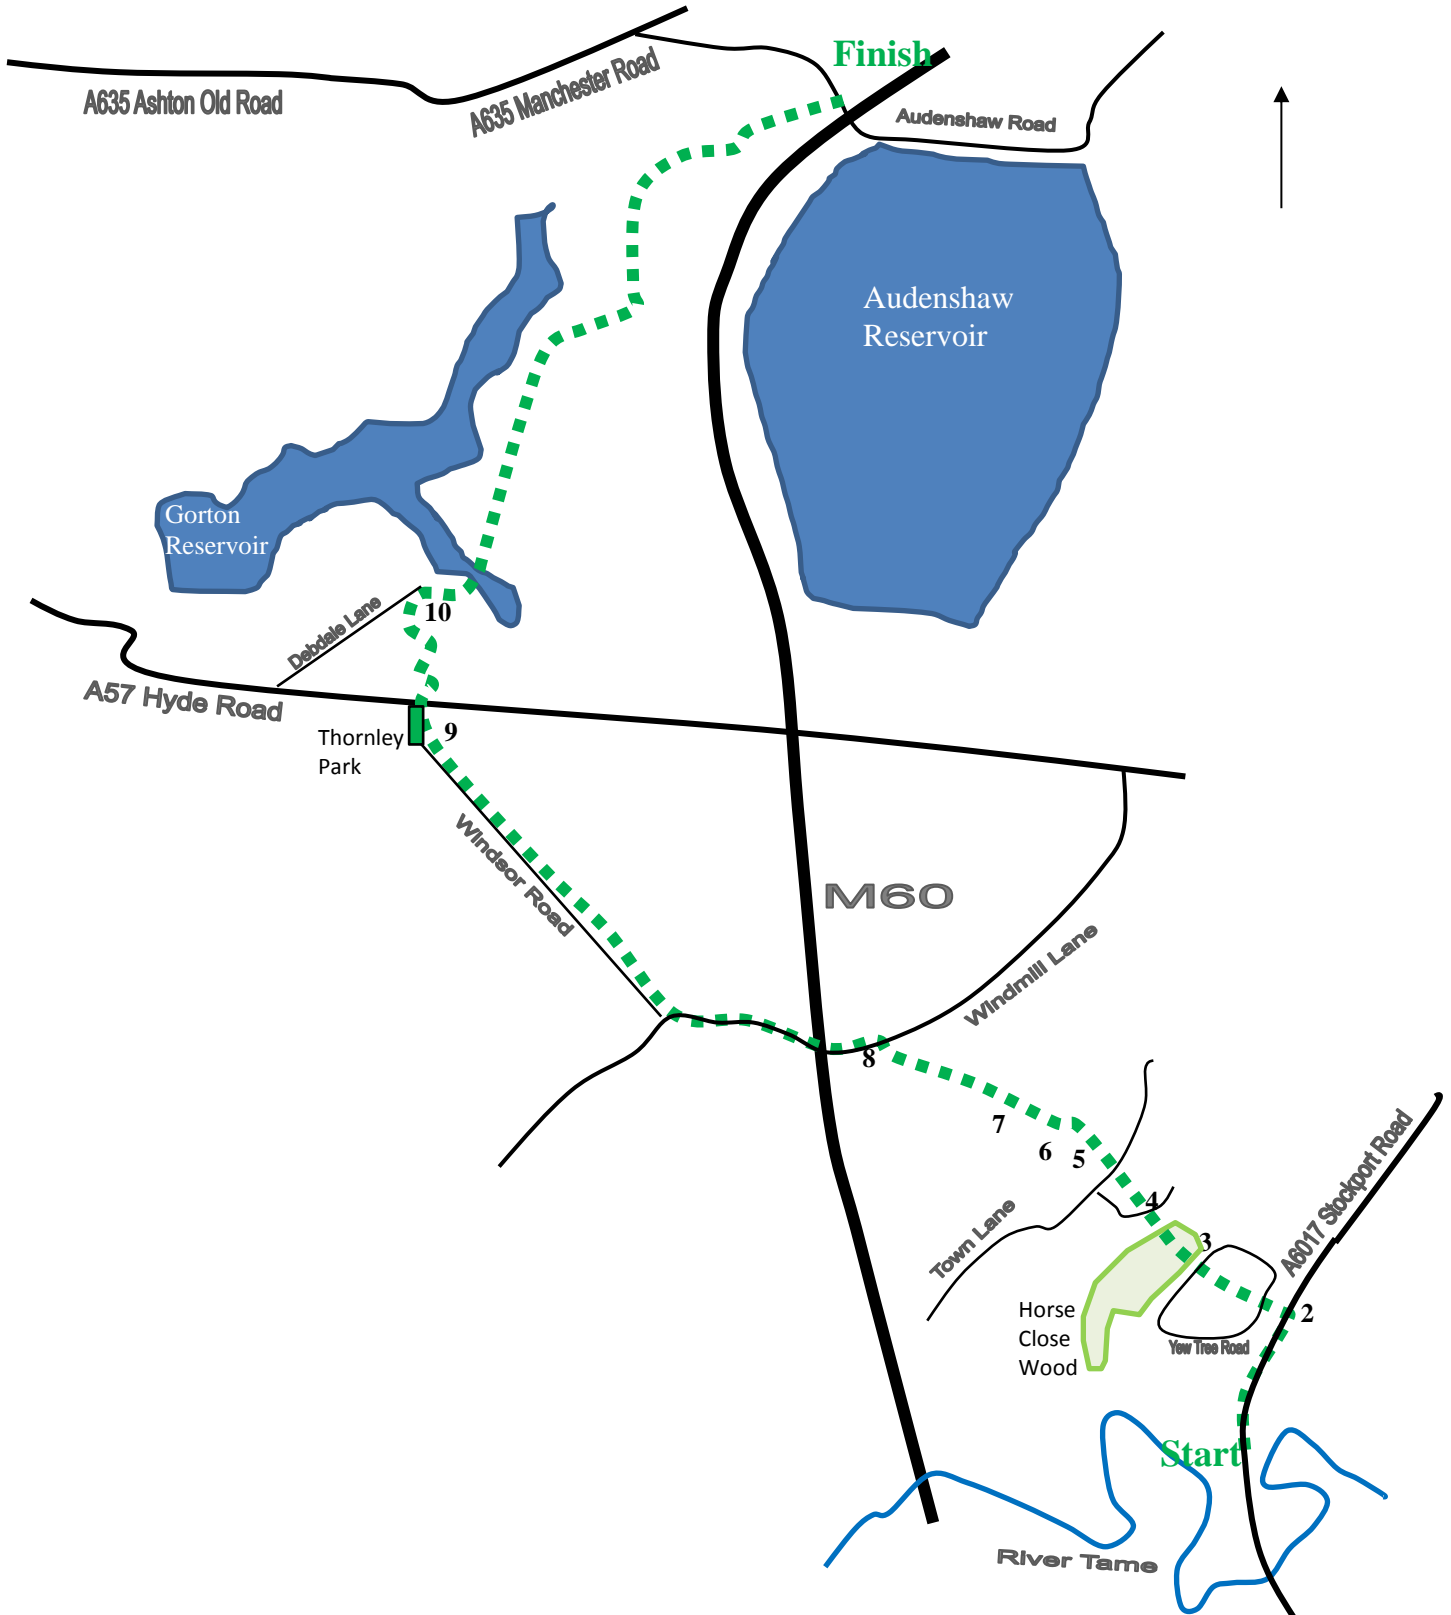

Section 7: Stockport Road, Denton to Audenshaw Road, Audenshaw. 4 Miles

Start: Stockport Road, Denton. M34 6ET (Grid Reference SJ 922 937)

Finish: Audenshaw Road, Audenshaw (Junction with King's Road) M34 5PJ (Grid Reference SJ 912 973)

Transport Links Start:

Bus 322, 327

Transport Links Finish:

Bus 219

Tram Audenshaw 0.7 miles